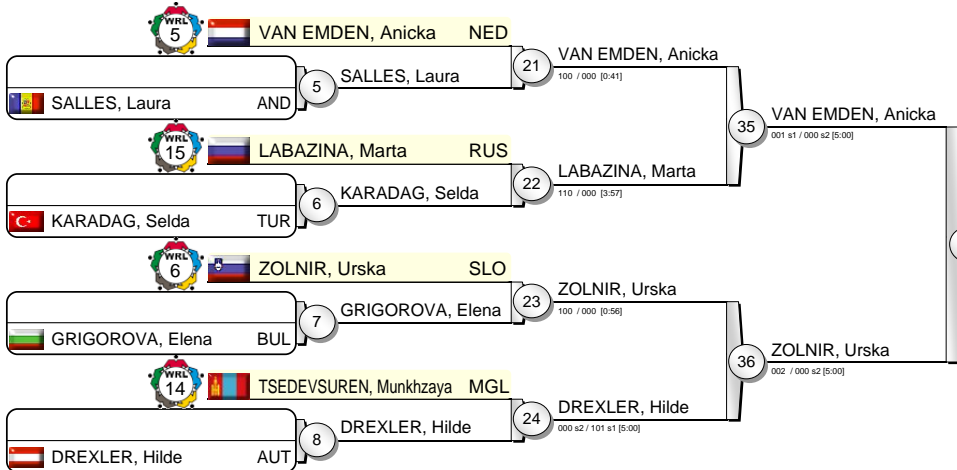

# IJF Grand Slam Paris 2011

(FRA Paris, 5-6 February 2011)

# -63 kg

33 Judoka

Pool A

Pool B

Pool C

Pool D

EMANE, Gevrise 47  
010 / 000 s1 [5:00]