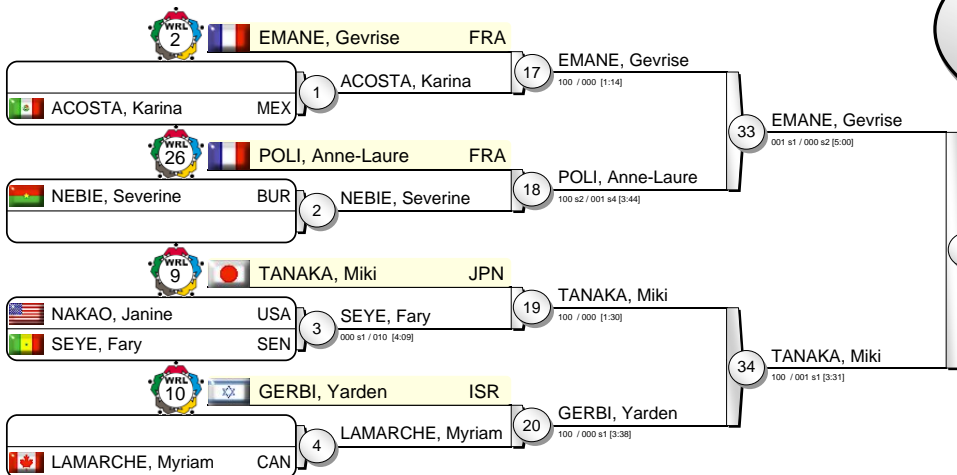

# IJF Grand Slam Paris 2011

(FRA Paris, 5-6 February 2011)

# -63 kg

33 Judoka

Pool A

Pool B

Pool C

Pool D

EMANE, Gevrise 47  
010 / 000 s1 [5:00]